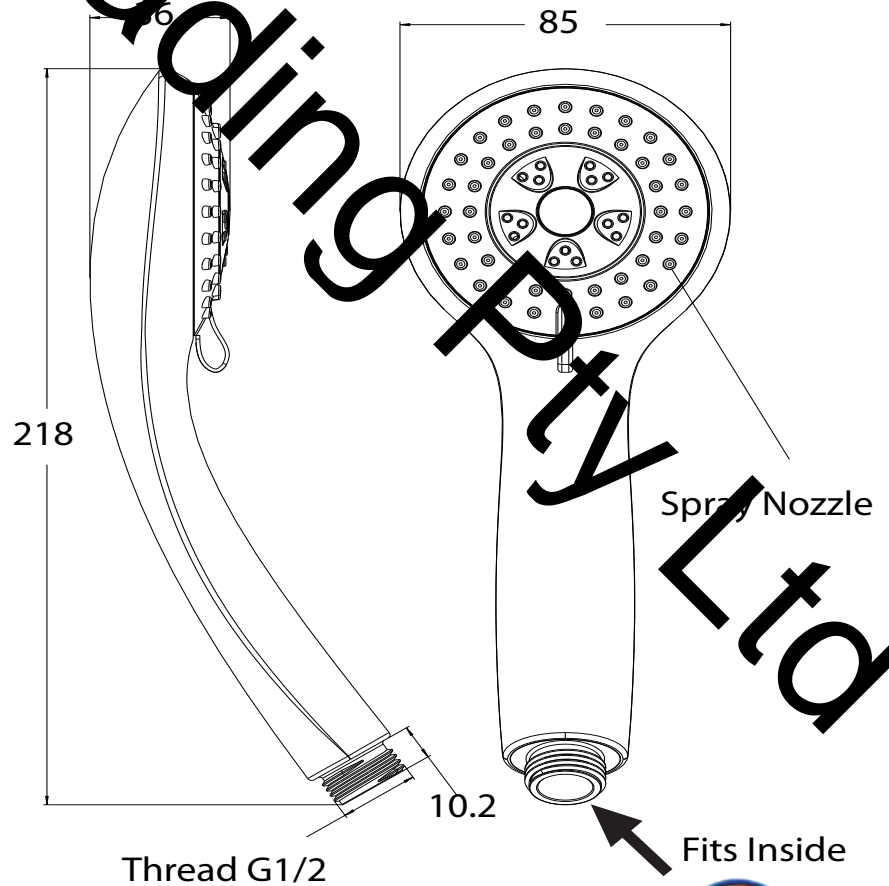

Piper Hand Shower

Specifications

Information

Product Code **HH230**
 WELS; **3 Star - 7.5lt / min**
 Neoperl flow restrictor fits into the hand shower handle Temperature rating **Min1° - Max 75°**

3 Spray Function

- Massage
- Normal
- Combo massage & normal

Spray Pattern

Manufactured from ABS
Chrome Plated

WaterMark
AS/NZS 3662
WM-022411