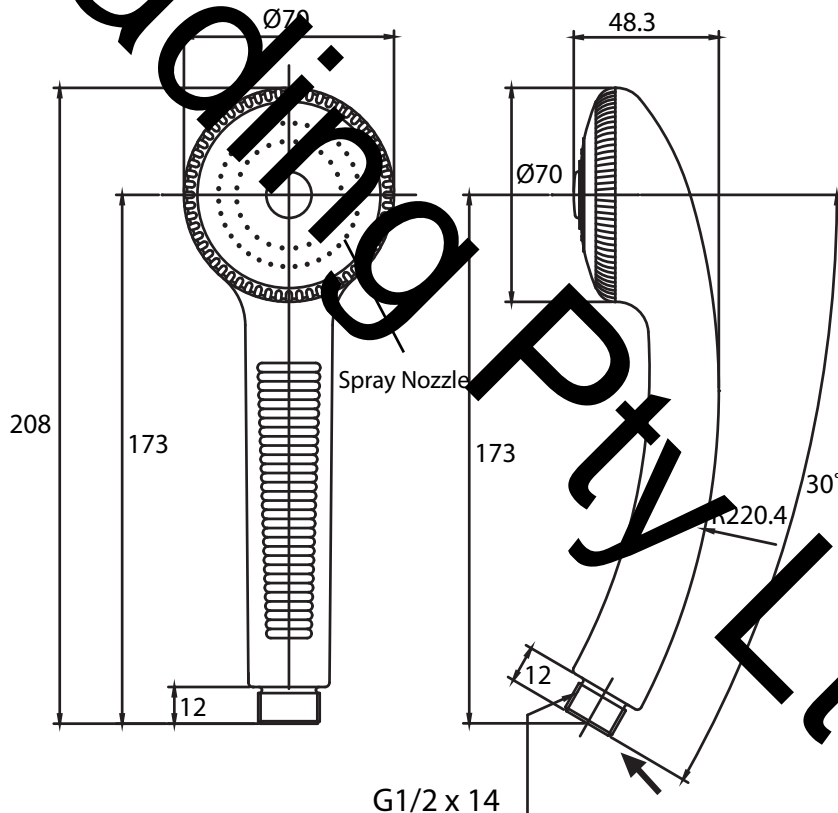

Dada Hand Shower (white)

Specifications

Information

Product Code

SYS14A

WEBS;

3 Star - 8.0lt / min

Neoperl flow restrictor fits into the hose fitting

Temperature rating Min1°- Max 75°

Spray Functions

- Fine (Gentle)

Spray Pattern

Neoperl Flow Control Valve

WaterMark
AS/NZS 3662
WM-022411