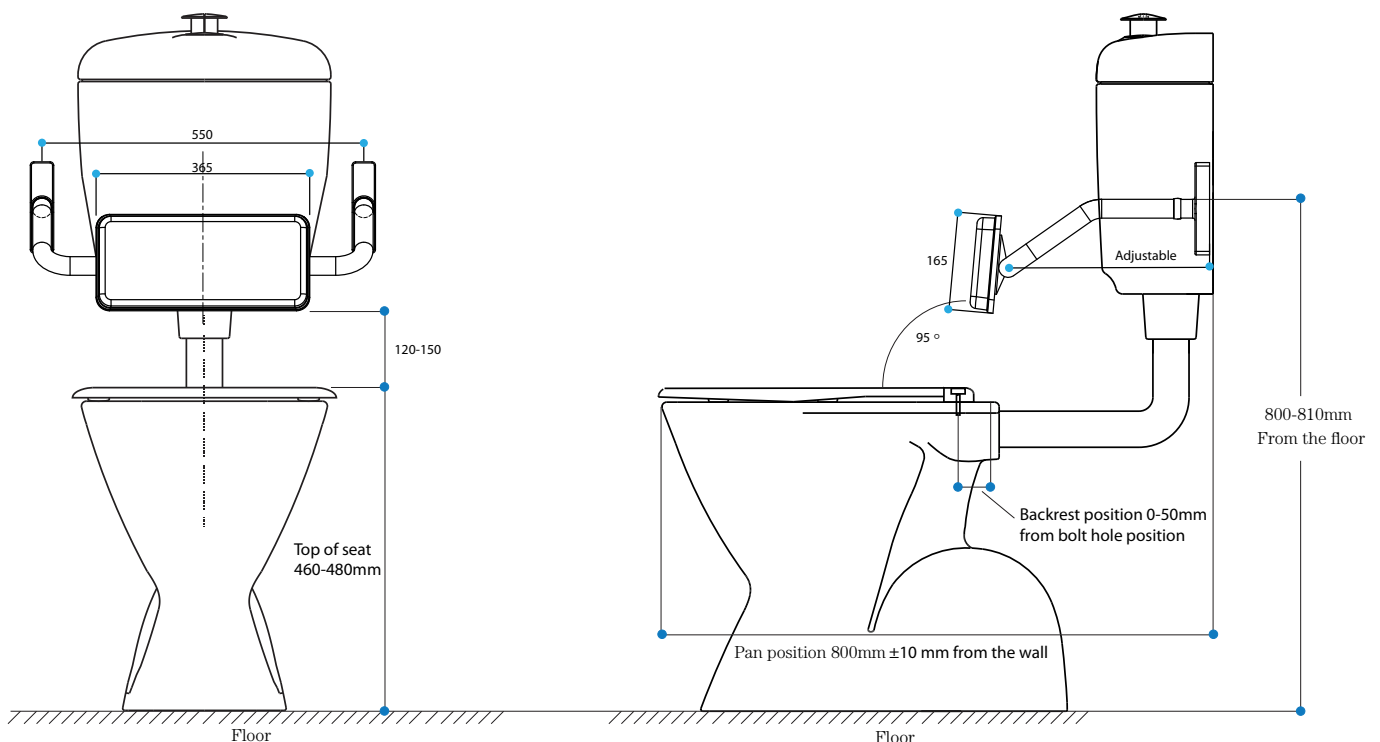

## 90° BEND TOILET GRABRAIL COMBO

## TYPE T14COMBO

Code	Description	
EGT14.20CB750	As Shown (Left)	950mm x 600mm
EGT14.21CB750	Opposite Hand	950mm x 600mm
Includes Toilet Grabrail, 300mm Grabrail and Backrest		

## 40° BEND TOILET GRABRAIL COMBO

## TYPE T20 COMBO

Code	Description	
EGT20.10CB750	As Shown (Left)	850mm x 700mm
EGT20.11CB750	Opposite Hand	850mm x 700mm
Includes Toilet Grabrail, 300mm Grabrail and Backrest		