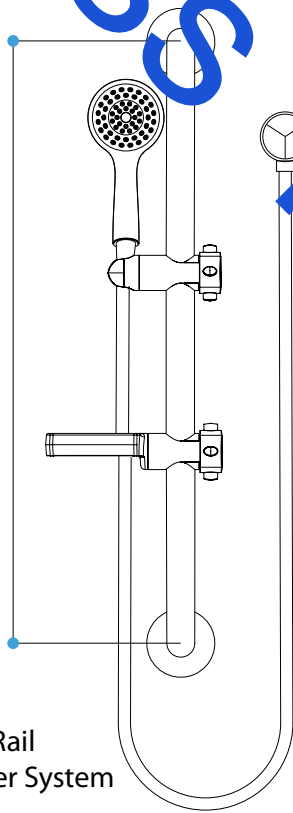

# Adjustable Sliding Shower Bracket

# Specifications

**Information**

To be used for hand held shower systems when fitted on a 32mm Stainless Steel Grab Rail

Product Code	EGHRA.SH
Design	Retrofit ABS Shower Bracket
Material	ABS Plastic ( Chrome Plated)
Size	Fits 32mm Stainless Steel Grab Rail
Handwheel	Ergonomically Designed
Rotating Shower Cradle	360Degrees

Grab Rail Shower System

Rotating Hand Shower Cradle

Ergonomically designed hand wheel