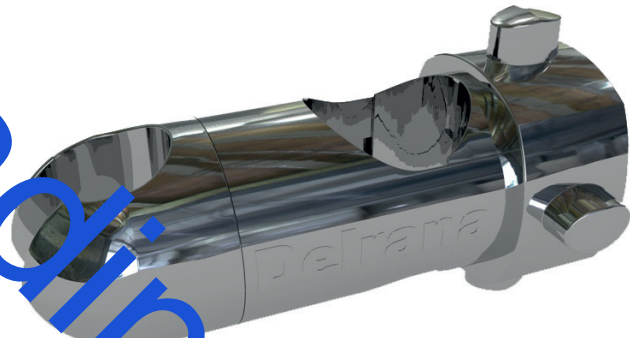

# Adjustable Sliding Shower Bracket

# Specifications

**Information**

To be used for hand held shower systems when fitted on a 32mm Stainless Steel Grab Rail

Product Code	EGHRA.SH
Design	Retrofit ABS Shower Bracket
Material	ABS Plastic ( Chrome Plated)
Size	Fits 32mm Stainless Steel Grab Rail
Handwheel	Ergonomically Designed
Rotating Shower Cradle	360Degrees

Grab Rail Shower System

Rotating Hand Shower Cradle

Ergonomically designed hand wheel