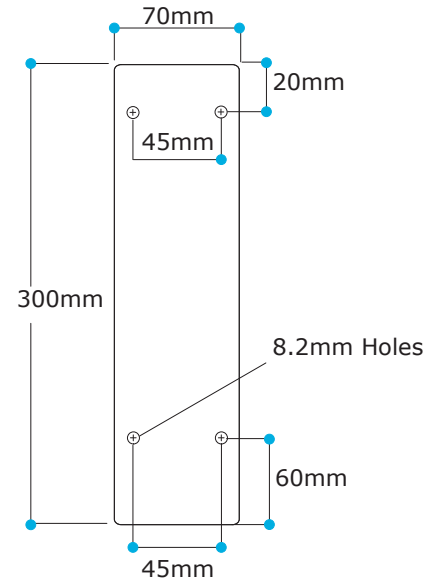

General Dimensions

Floor Bracket Hole Positions

# EGT40 AUTOHOLD DROP DOWN TOILET RAIL

Dimensions for all wall mounted T40 installations.

Wall Bracket Hole Positions