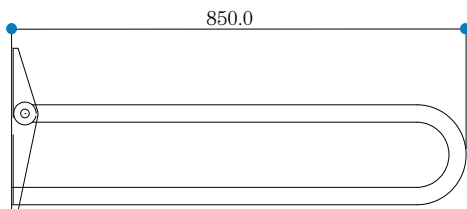

Design Options

Standard Model