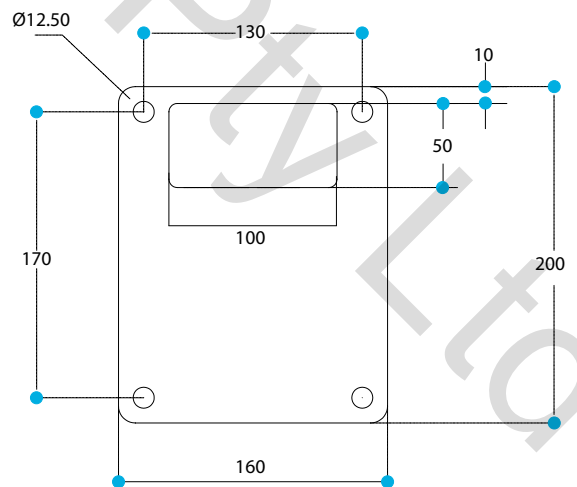

# EGT40 AUTOHOLD DROP DOWN TOILET RAIL

EISEGRIP® For floor mounted drop down toilet rails

POST FOR AUTO HOLD DROP DOWN TOILET RAIL

TYPE T41

Code	Description
EGT41.S	Standard Post- Satin Finish
Finish:	Satin Stainless Steel Electro polished for hygiene and long service life
Features:	Any T40 Toilet Rail screws directly onto the post with 4 X M8 Set Screws.

General Dimensions

Floor Bracket Hole Positions