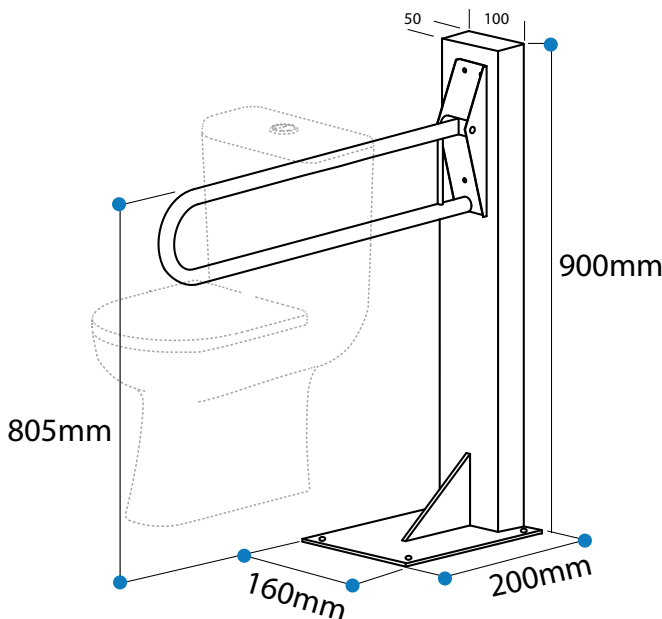

- All T40 drop down toilet rails with nursecall provision are factory pre-threaded with pull-through twine for easy wiring .
- The nursecall provision is pre drilled and threaded to suit most nursecall hardware and comes with screws.
- Consult your communications contractor for communication wiring wall outlets in the appropriate positions suitable for the T40 installation.

# EGT40 AUTOHOLD DROP DOWN TOILET RAIL

EISEGRIP® For floor mounted drop down toilet rails

POST FOR AUTO HOLD DROP DOWN TOILET RAIL

TYPE T41

Code	Description
EGT41.S	Standard Post- Satin Finish
Finish:	Satin Stainless Steel Electro polished for hygiene and long service life
Features:	Any T40 Toilet Rail screws directly onto the post with 4 X M8 Set Screws.

General Dimensions

Floor Bracket Hole Positions