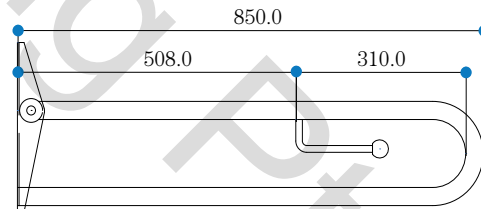

## AUTO HOLD DROP DOWN TOILET RAIL

TYPE T40

Code	Description
EGT40.S	Standard - Satin Finish
EGT40.S.TR	With Roll Holder
EGT40.S.NCL	With Nurse Call Provision (Left)
EGT40.S.NCR	With Nurse Call Provision (Right)

## Design Options

Standard Model

With Roll Holder

With Nursecall

Left Hand