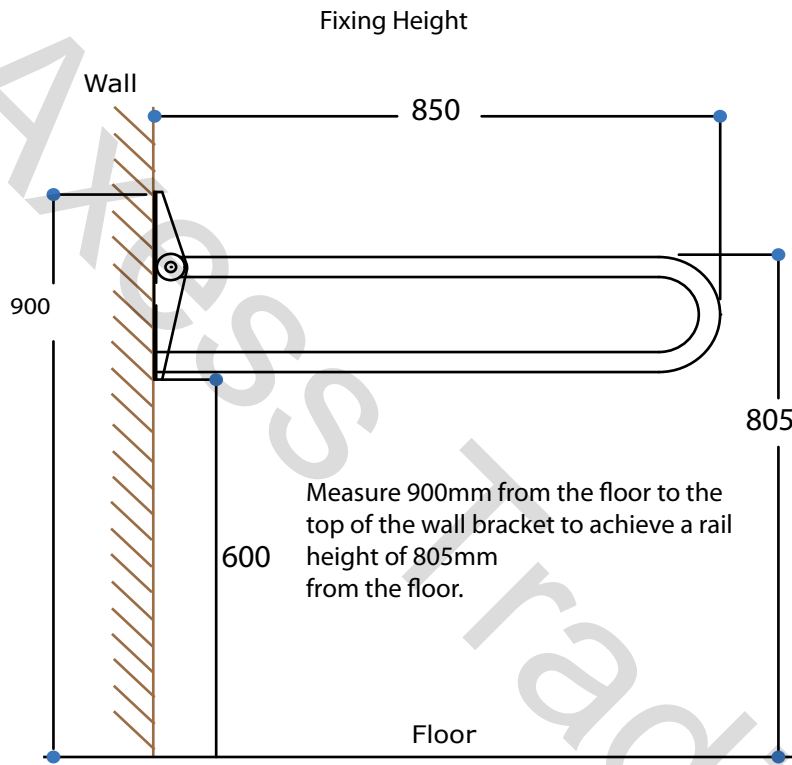

EGT40 AUTOHOLD DROP DOWN TOILET RAIL

Dimensions for all wall mounted T40 installations.

Wall Bracket Hole Positions