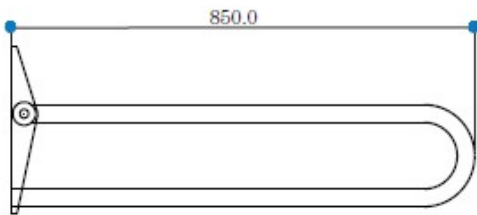

## EGT45 – Stainless Steel Self Supported Drop Down Toilet Rail

### Design Options:

EGT45.S – Standard

EGT45.S.TR - With Roll Holder