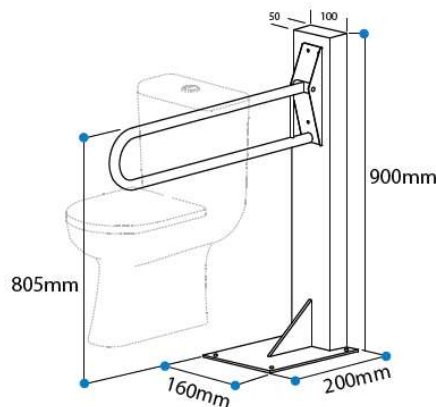

Floor Post for EGT45 Drop Down Toilet Rail