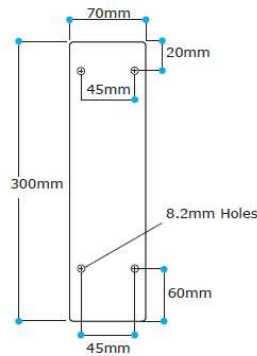

### Design Options:

EGT45.S – Standard

EGT45.S.TR - With Roll Holder

### Dimensions:

Wall Bracket Hole Positions

Toilet Roll Holder