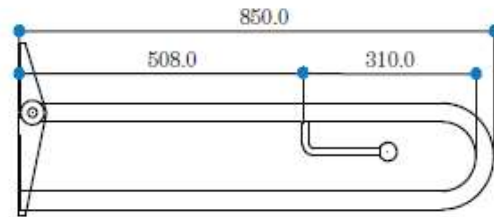

EGT45.S.TR - With Roll Holder