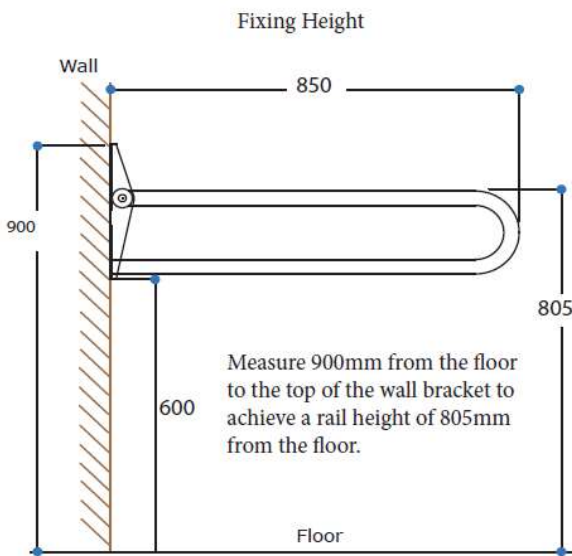

### Design Options:

EGT45.S – Standard

EGT45.S.TR - With Roll Holder

### Dimensions:

Wall Bracket Hole Positions

Toilet Roll Holder