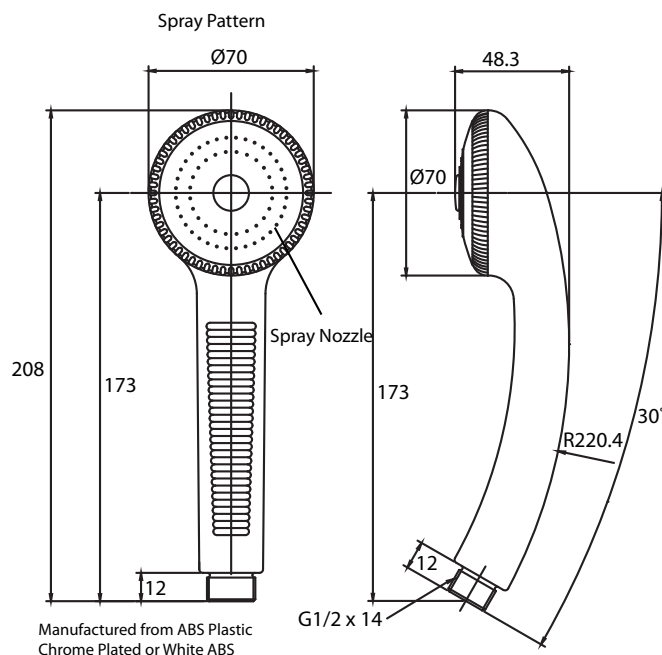

- Colour - Chrome
- Neoperl flow & backflow control valve.
- Hose - 1.5m or 2.0m

Information

Product Code

EGHSKR04W

WELS;

3 Star - 8lt / min

Combined flow restrictor and backflow prevention valve positioned in the supply elbow.

WaterMark
AS/NZS 3662
WM-022410

Deluxe Supply Elbow

- Spray Functions
- Fine (Gentle)

- With G1/2" std thread
- With internal check valve (backflow prevention) and 8l/m flow regulator.
- Rubber base tile protector

Reinforced European Hose Options

1.5m Euroflex Smooth Flexible Vinyl Hose - (Chrome)

2.0m Euroflex Smooth Flexible Vinyl Hose - (Chrome)

1.5m Metalflex Double Interlock Stainless Steel Hose

2.0m Metalflex Double Interlock Stainless Steel Hose

INSTALLATION INSTRUCTIONS

It is recommended that suitably qualified persons, carry out installation and all new pipe work must be flushed before connection to avoid internal parts becoming blocked with debris. Reference to Australian Standard requirements is recommended together with state and territory legislation to ensure the installation complies with all requirements.