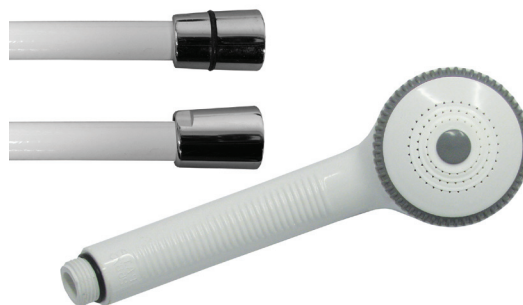

Dada Hand Shower Set

Package Includes:

- 1 X Handheld Dada shower (Single function)
- 1 X Designer supply elbow (Chrome plated brass)
- 1 X Europlas Hose (Smooth flexible white)
- 1 X Premier Slider Bracket

- Colour - Chrome
- Neoperl flow & backflow control valve.
- Hose - 1.5m or 2.0m

Information

Product Code

EGHSKR04W

WELS;

3 Star - 8lt / min

Combined flow restrictor and backflow prevention valve positioned in the supply elbow.

WaterMark
AS/NZS 3662
WM-022410

- Spray Functions
- Fine (Gentle)

Deluxe Supply Elbow

- With G1/2" std thread
- With internal check valve (backflow prevention) and 8l/m flow regulator.
- Rubber base tile protector

Reinforced European Hose Options

1.5m Euroflex Smooth Flexible Vinyl Hose - (Chrome)

2.0m Euroflex Smooth Flexible Vinyl Hose - (Chrome)

1.5m Metalflex Double Interlock Stainless Steel Hose

2.0m Metalflex Double Interlock Stainless Steel Hose