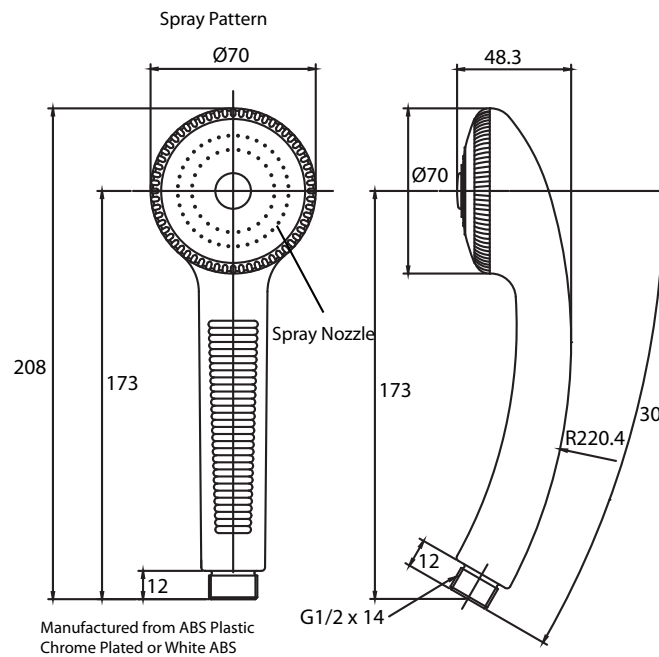

- Colour - Chrome
- Neoperl flow & backflow control valve.
- Hose - 1.5m or 2.0m

Information

Product Code

EGHSKR04W

WELS;

3 Star - 8lt / min

Combined flow restrictor and backflow prevention valve positioned in the supply elbow.

WaterMark
AS/NZS 3662
WM-022410

- Spray Functions
- Fine (Gentle)

Deluxe Supply Elbow

- With G1/2" std thread
- With internal check valve (backflow prevention) and 8l/m flow regulator.
- Rubber base tile protector

Reinforced European Hose Options

1.5m Euroflex Smooth Flexible Vinyl Hose - (Chrome)

2.0m Euroflex Smooth Flexible Vinyl Hose - (Chrome)

1.5m Metalflex Double Interlock Stainless Steel Hose

2.0m Metalflex Double Interlock Stainless Steel Hose