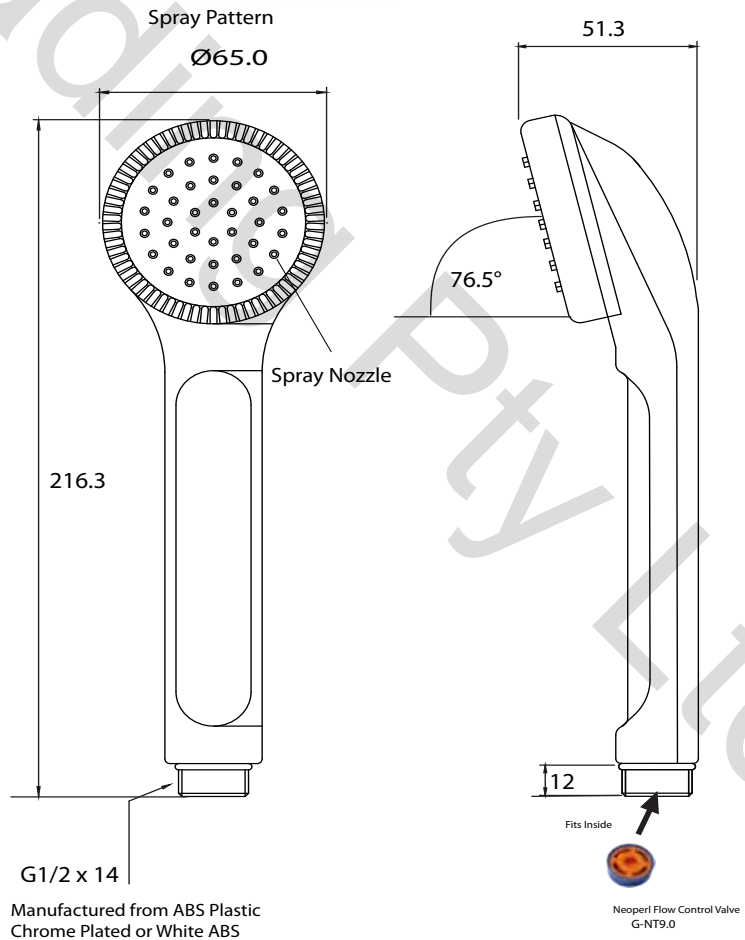

### Information

Product Code

HH110CPHP

WELS;

3 Star - 8.5lt / min

Neoperl flow restrictor fits into the hand shower handle

Temperature rating Min1° - Max 75°

HH110CPHP  
Hand Shower Single Spray Function

**WaterMark**  
AS/NZS 3662  
WM-022409