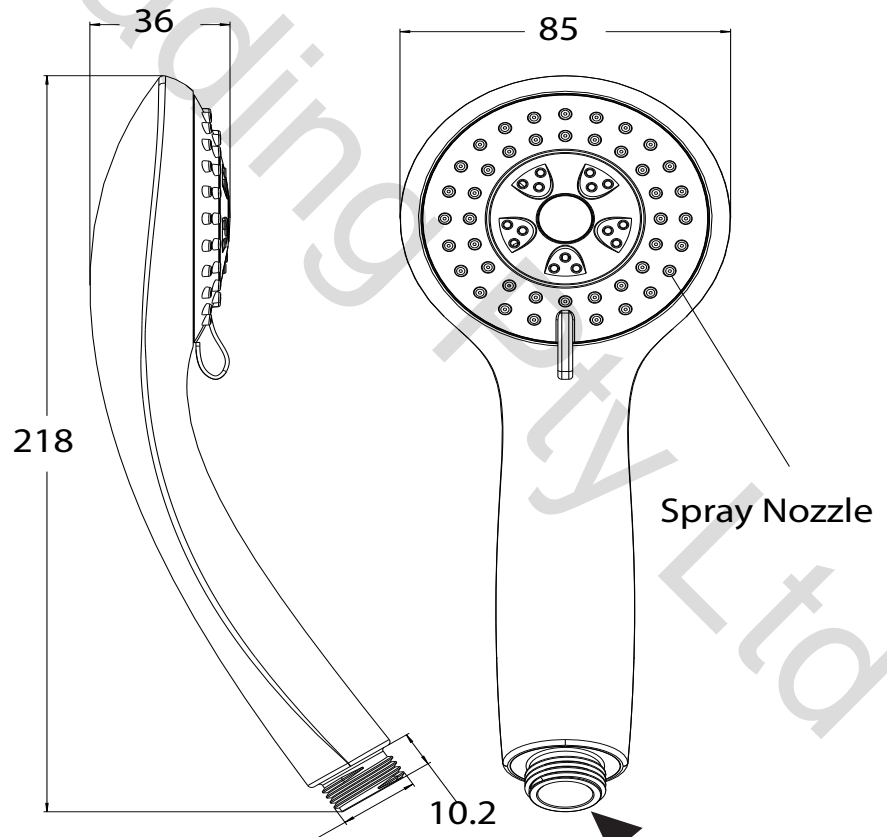

Piper Hand Shower

Specifications

Information

Product Code	HH230
WELS;	3 Star - 7.5lt / min
Neoperl flow restrictor fits into the hand shower handle	Temperature rating Min1°- Max 75°

3 Spray Function

- Massage
- Normal
- Combo massage & normal

Spray Pattern

Spray Nozzle

Fits Inside

Thread G1/2

Manufactured from ABS
Chrome Plated

WaterMark
AS/NZS 3662
WM-022411