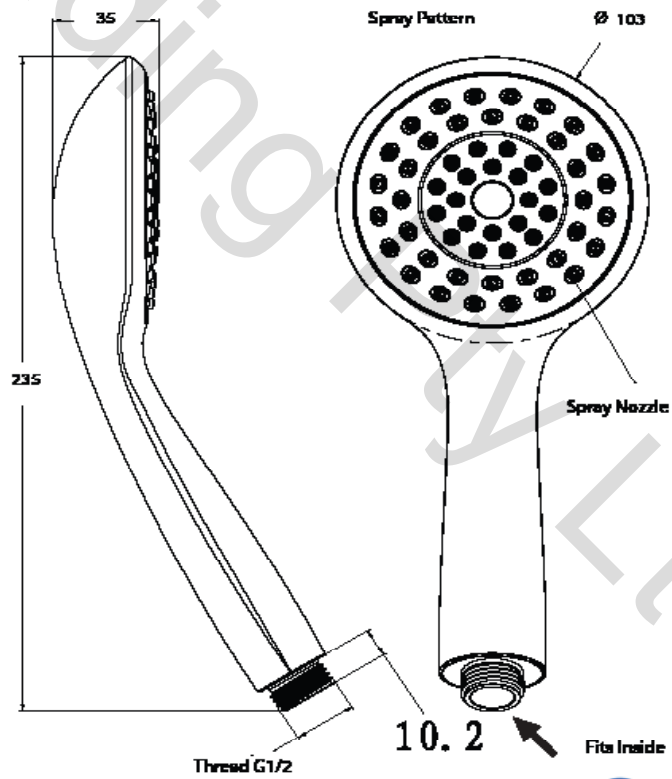

Riva Hand Shower

Specifications

Information

Product Code	HH210
WELS;	3 Star - 8.5lt / min
Neoperl flow restrictor fits into the hand shower handle	Temperature rating Min1° - Max 75°

HH210C PHP
Hand Shower Single Spray Function

WaterMark
AS/NZS 3662
WM-022411

Manufactured from ABS Plastic
Chrome Plated

Neoperl Flow Control Valve
G-NT9.0