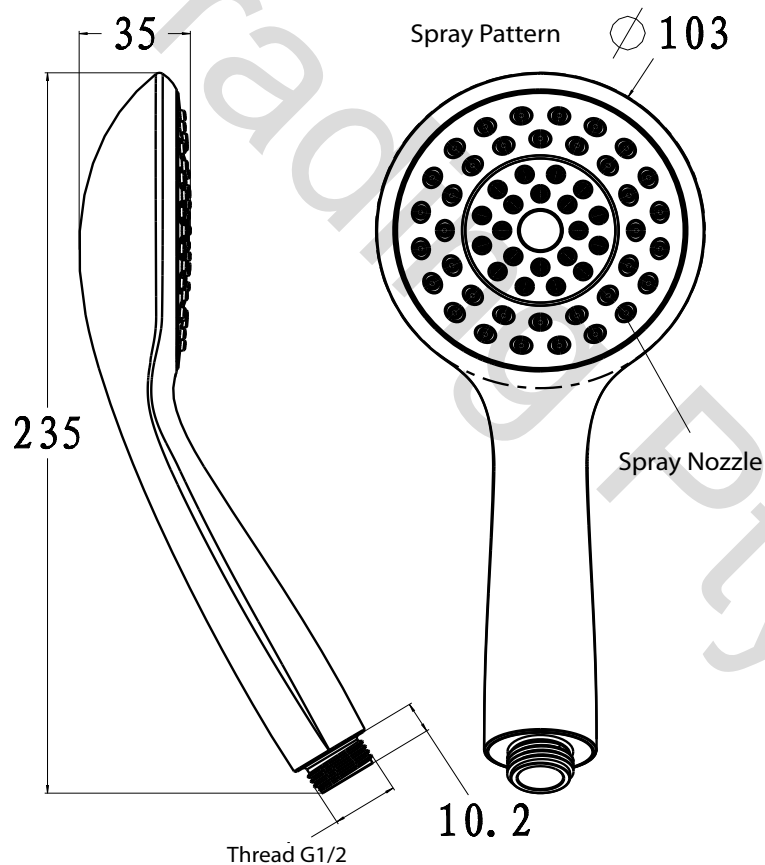

# Specifications

**Information**

Product Code	HH210
WELS;	3 Star - 8.5lt / min
Neoperl flow restrictor fits into the hand shower handle	Temperature rating Min1°- Max 75°

Riva Hand Shower

Supply Elbow

Premier Slider

Metalflex Hose

Wall plate

WaterMark  
AS/NZS 3662  
WM-022411

Teflon Tape

WATER RATING  
www.waterrating.gov.au

8.5 litres per minute

In accordance with AS/NZS 6400  
Licence No. 0255  
Axess Trading Group PTY.LTD

This hand shower system is designed to be fitted to a 32mm grab rail.

It comes with the following items.

- Riva Hand Shower ( Chrome Finish).
- Metallflex hose 2m long (1.5m Optional).
- Supply elbow with 1/2 G threads male and female.
- Neoperl flow regulator for the hand shower.
- Neoperl check valve in the supply elbow.
- 1 x Premier chrome plated brass slider.
- 1 roll thread sealing tape (Yellow).
- Wall cover plate.

HH210CPHP  
Hand Shower Single Spray Function

Manufactured from ABS  
Plastic